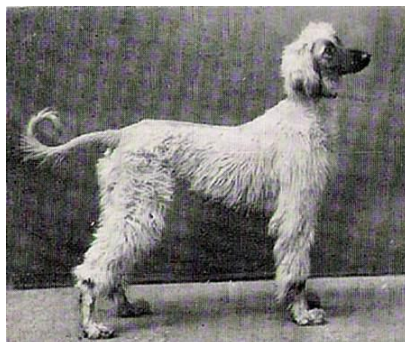

UK CHAMPIONS 1932- 1936 – PEDIGREES OF CHAMPIONS NUMBERS 12 - 23

Ch Garrymhor Souriya (12)

Ch Badshah of Ainsdart (13)

*No photo available*

Ch Maharani of Cheltside (14)

*No photo available*

Ch Yakub Khan of Geufron (15)