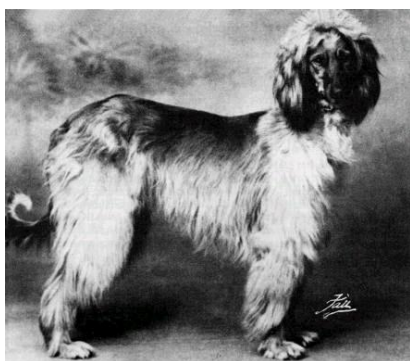

UK CHAMPIONS 1927- 1931 – PEDIGREES OF CHAMPIONS NUMBERS 1 - 11

Ch Buckmal (1)

Ch Sirdar of Ghazni (2)

Ch Ranee (3)

Ch Taj Mahip of Kaf (4)

Ch Shadi (5)

Ch Azri-Havid of Ghazni (6)

Ch Alfreda (7)